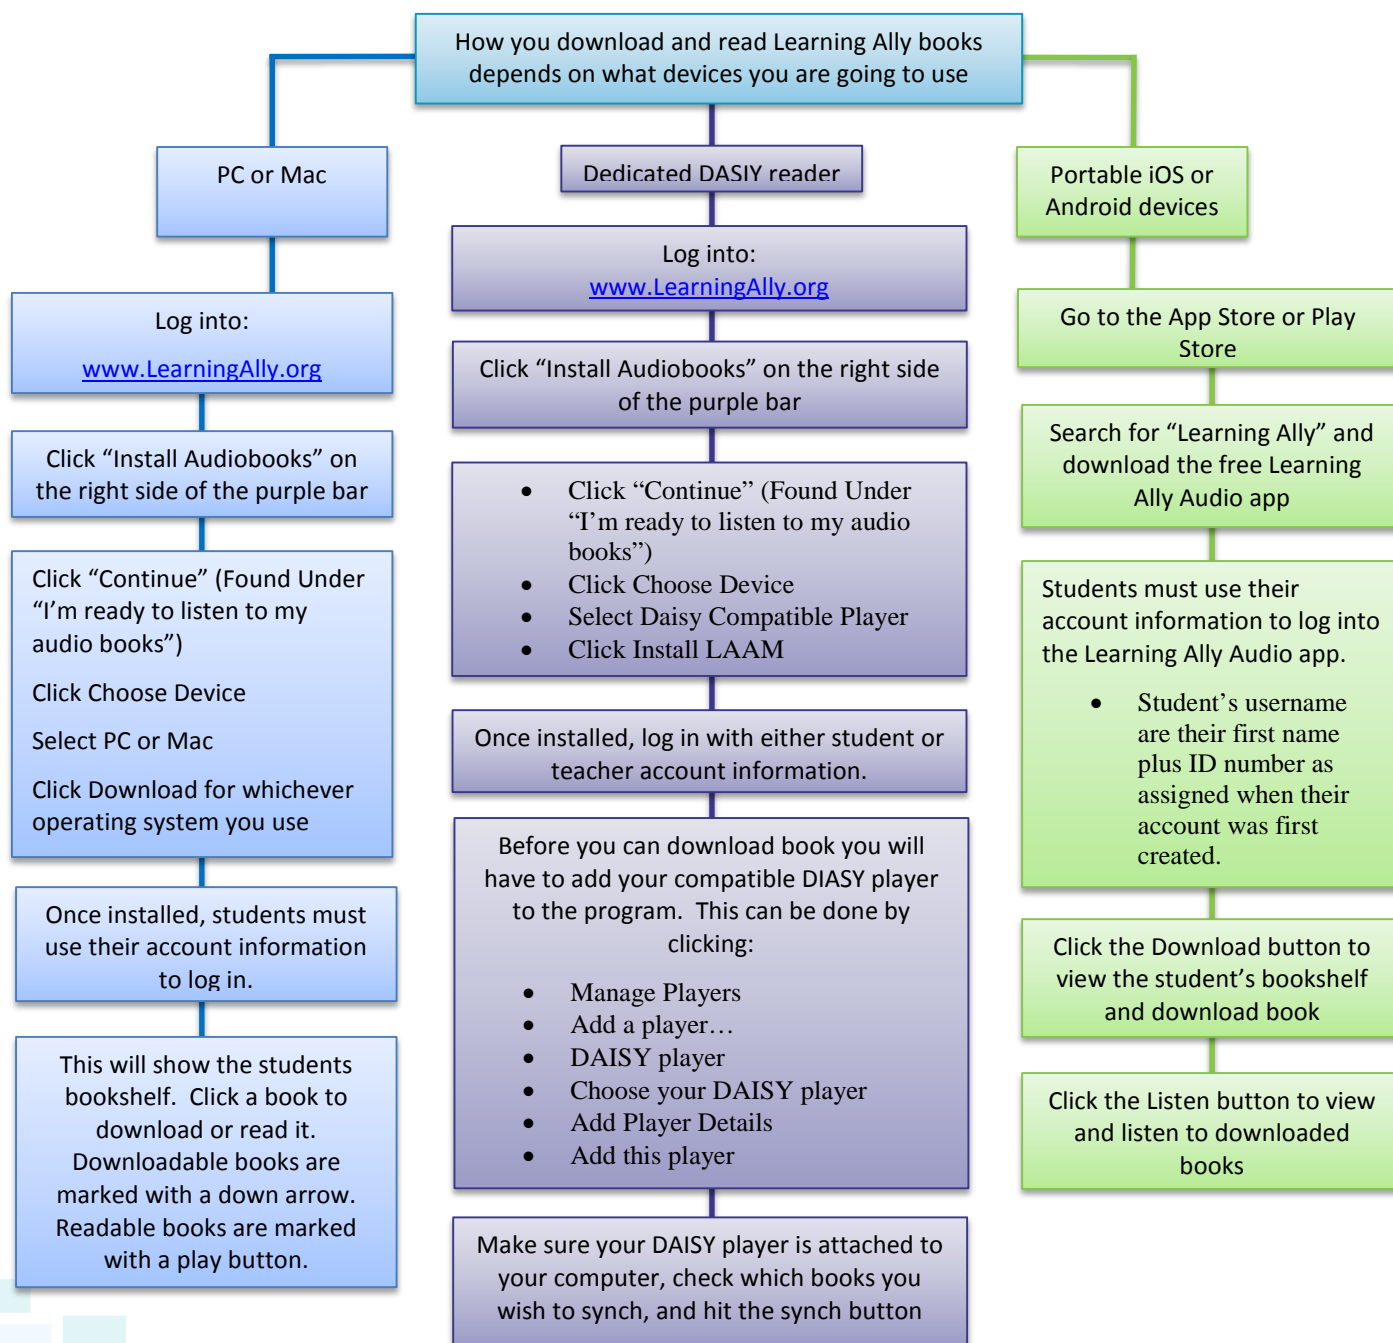

# How To: Download Learning Ally Books

Need help? Please contact us at: [AIMVA@gmu.edu](mailto:AIMVA@gmu.edu) or call 866-926-1879